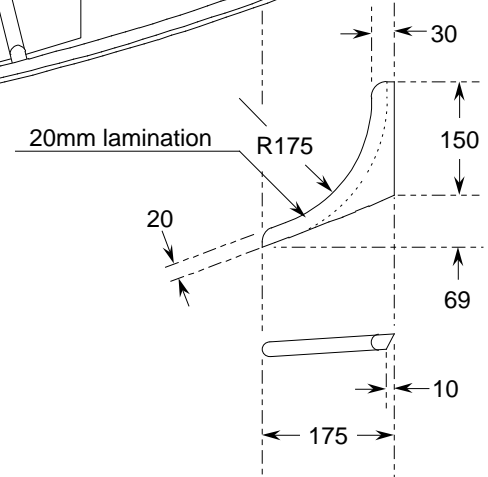

Quarter knee
20mm sided

Check angles and bevels of quarter
and thwart knees from boat

Quarter knee
20mm sided

 Whisstock boats and boat plans	info@whisstock.com	
	Boat 035	
Longitudinal Structures Detail Plan View		
<small>© bmarkweb Ltd 2002. All Rights Reserved</small>		
Scale	1/10	
Date	05/02/2002	
Plan No.	035/003/02A	
Issue No.	01 web	
All dimensions in millimetres unless noted otherwise		