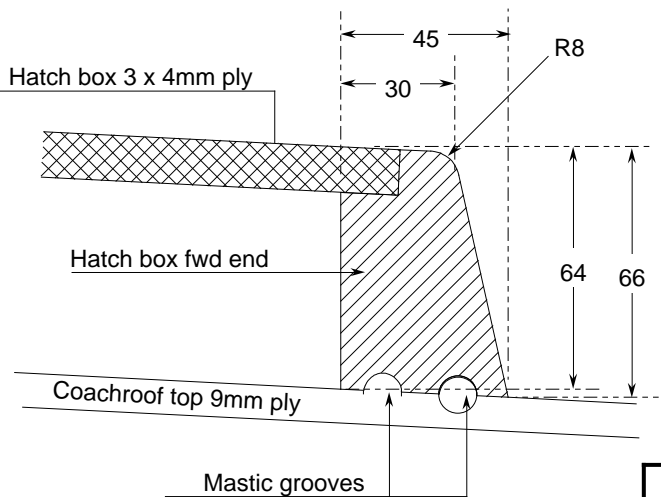

DETAIL A
Scale 1/2

DETAIL B
Scale 1/2

DETAIL C
Scale 1/2

Note: Hatch box fwd end beds to roof and into housings in coachroof runners. End is secured in place with two screws each side through runners.

DETAIL D
Scale 1/2

Whisstock
boats and boat plans

support@whisstock.com

Boat 077
Main Hatch Detail 2

Scale	1/12
Date	20/05/2000
Plan No.	077/003/13
Issue No.	01 web

All dimensions in millimetres unless noted otherwise