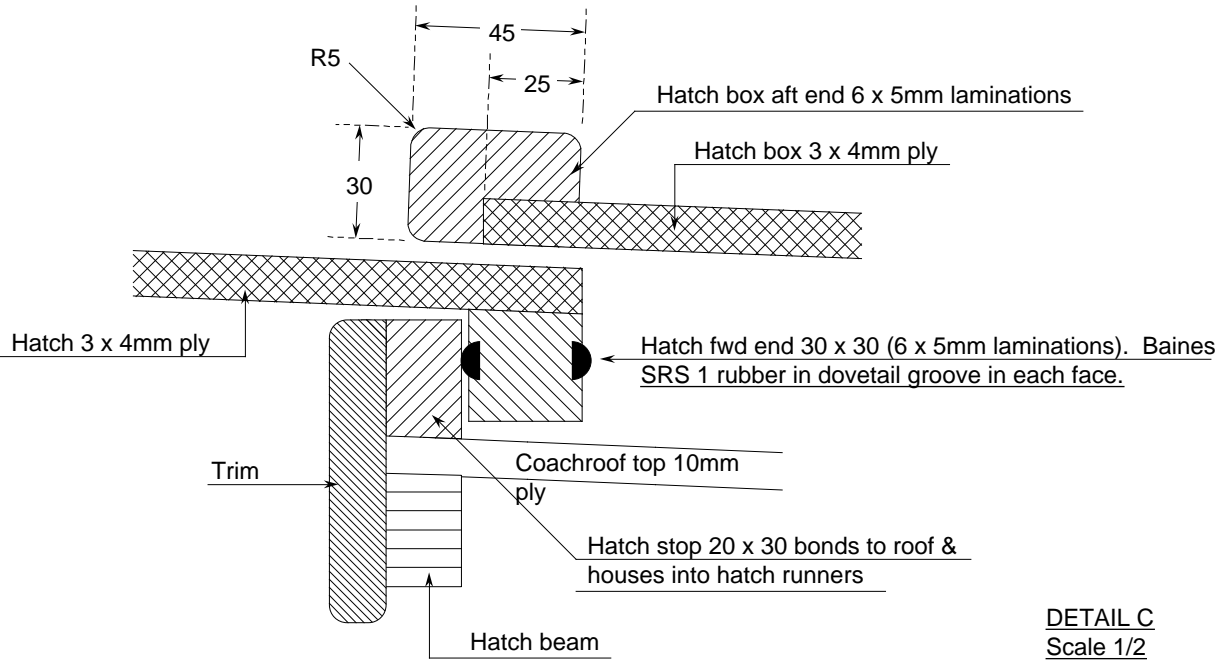

DETAIL A
Scale 1/2

DETAIL B
Scale 1/2

DETAIL C
Scale 1/2

Note: Hatch box fwd end beds to roof and into housings in coachroof runners. End is secured in place with two screws each side through runners.

DETAIL D
Scale 1/2

Whisstock
boats and boat plans

support@whisstock.com

Boat 077
Main Hatch Detail 2

Scale	1/12
Date	20/05/2000
Plan No.	077/003/13
Issue No.	01 web

All dimensions in millimetres unless noted otherwise