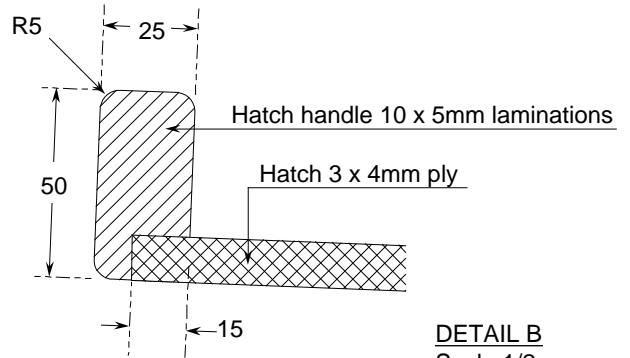

DETAIL A
Scale 1/2

DETAIL B
Scale 1/2

DETAIL C
Scale 1/2

Note: Hatch box fwd end beds to roof and into housings in coachroof runners. End is secured in place with two screws each side through runners.

DETAIL D
Scale 1/2

Whisstock
boats and boat plans

support@whisstock.com

Boat 077
Main Hatch Detail 2

Scale	1/12
Date	20/05/2000
Plan No.	077/003/13
Issue No.	01 web

All dimensions in millimetres unless noted otherwise